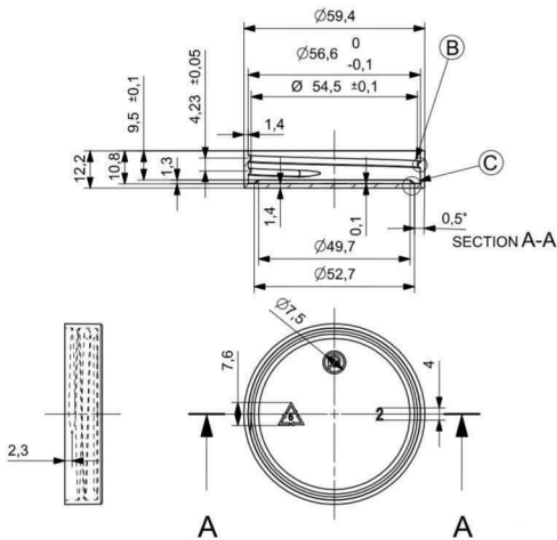

## 58mm PP Lid

### General info

|                    |                   |
|--------------------|-------------------|
| Item no. (SKU):    |                   |
| Finish:            | <b>Smooth</b>     |
| Liner:             | <b>IHS/PS/EPE</b> |
| Thread:            | <b>58/400</b>     |
| Dosage:            | <b>N/A</b>        |
| Hole Size:         | <b>N/A</b>        |
| Material:          | <b>PP</b>         |
| Colour:            | <b>Silver</b>     |
| Print Areas:       | <b>N/A</b>        |
| Country of Origin: | <b>Lithuania</b>  |

### Packaging Info

#### Packed in Boxes

|                            |                        |
|----------------------------|------------------------|
| Box Dimensions (mm):       | <b>594 x 394 x 448</b> |
| Quantity per box (pcs):    | <b>1700</b>            |
| Boxes per pallet (pcs):    | <b>34000</b>           |
| Quantity per pallet (pcs): | <b>20</b>              |
| Net weight (kg):           | <b>204</b>             |
| Gross weight (kg):         | <b>232</b>             |
| Pallet height (mm):        | <b>2400</b>            |